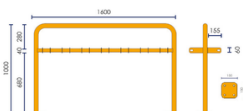

SCOOTER7

Scooter rack 7 spaces

This sturdy rack, made from black-painted steel (RAL 9005), allows you to park and secure up to 7 scooters in a face-to-face configuration. Fitted with an anti-theft system compatible with cables or padlocks (not included), it provides a secure and deterrent parking solution. Ideal for public spaces, residential areas, schools and businesses.

Customs code 7326909890
EAN 3321360051677

Color : Black

Material : Steel

Specifications :

- Scooter rack.
- Holds up to 7 scooters side by side.
- Anti-theft system for use with a cable lock or padlock (not supplied).
- Offset mounting plate.
- Black epoxy paint (RAL 9005).
- Optional floor fixings: BARFIX8SB (Ø12 x 120 mm).

Length (mm)	Width (mm)	Height (mm)	Dimensions plate (mm)	Net weight (kg)
1600	310	1000	150 x 150	16,00